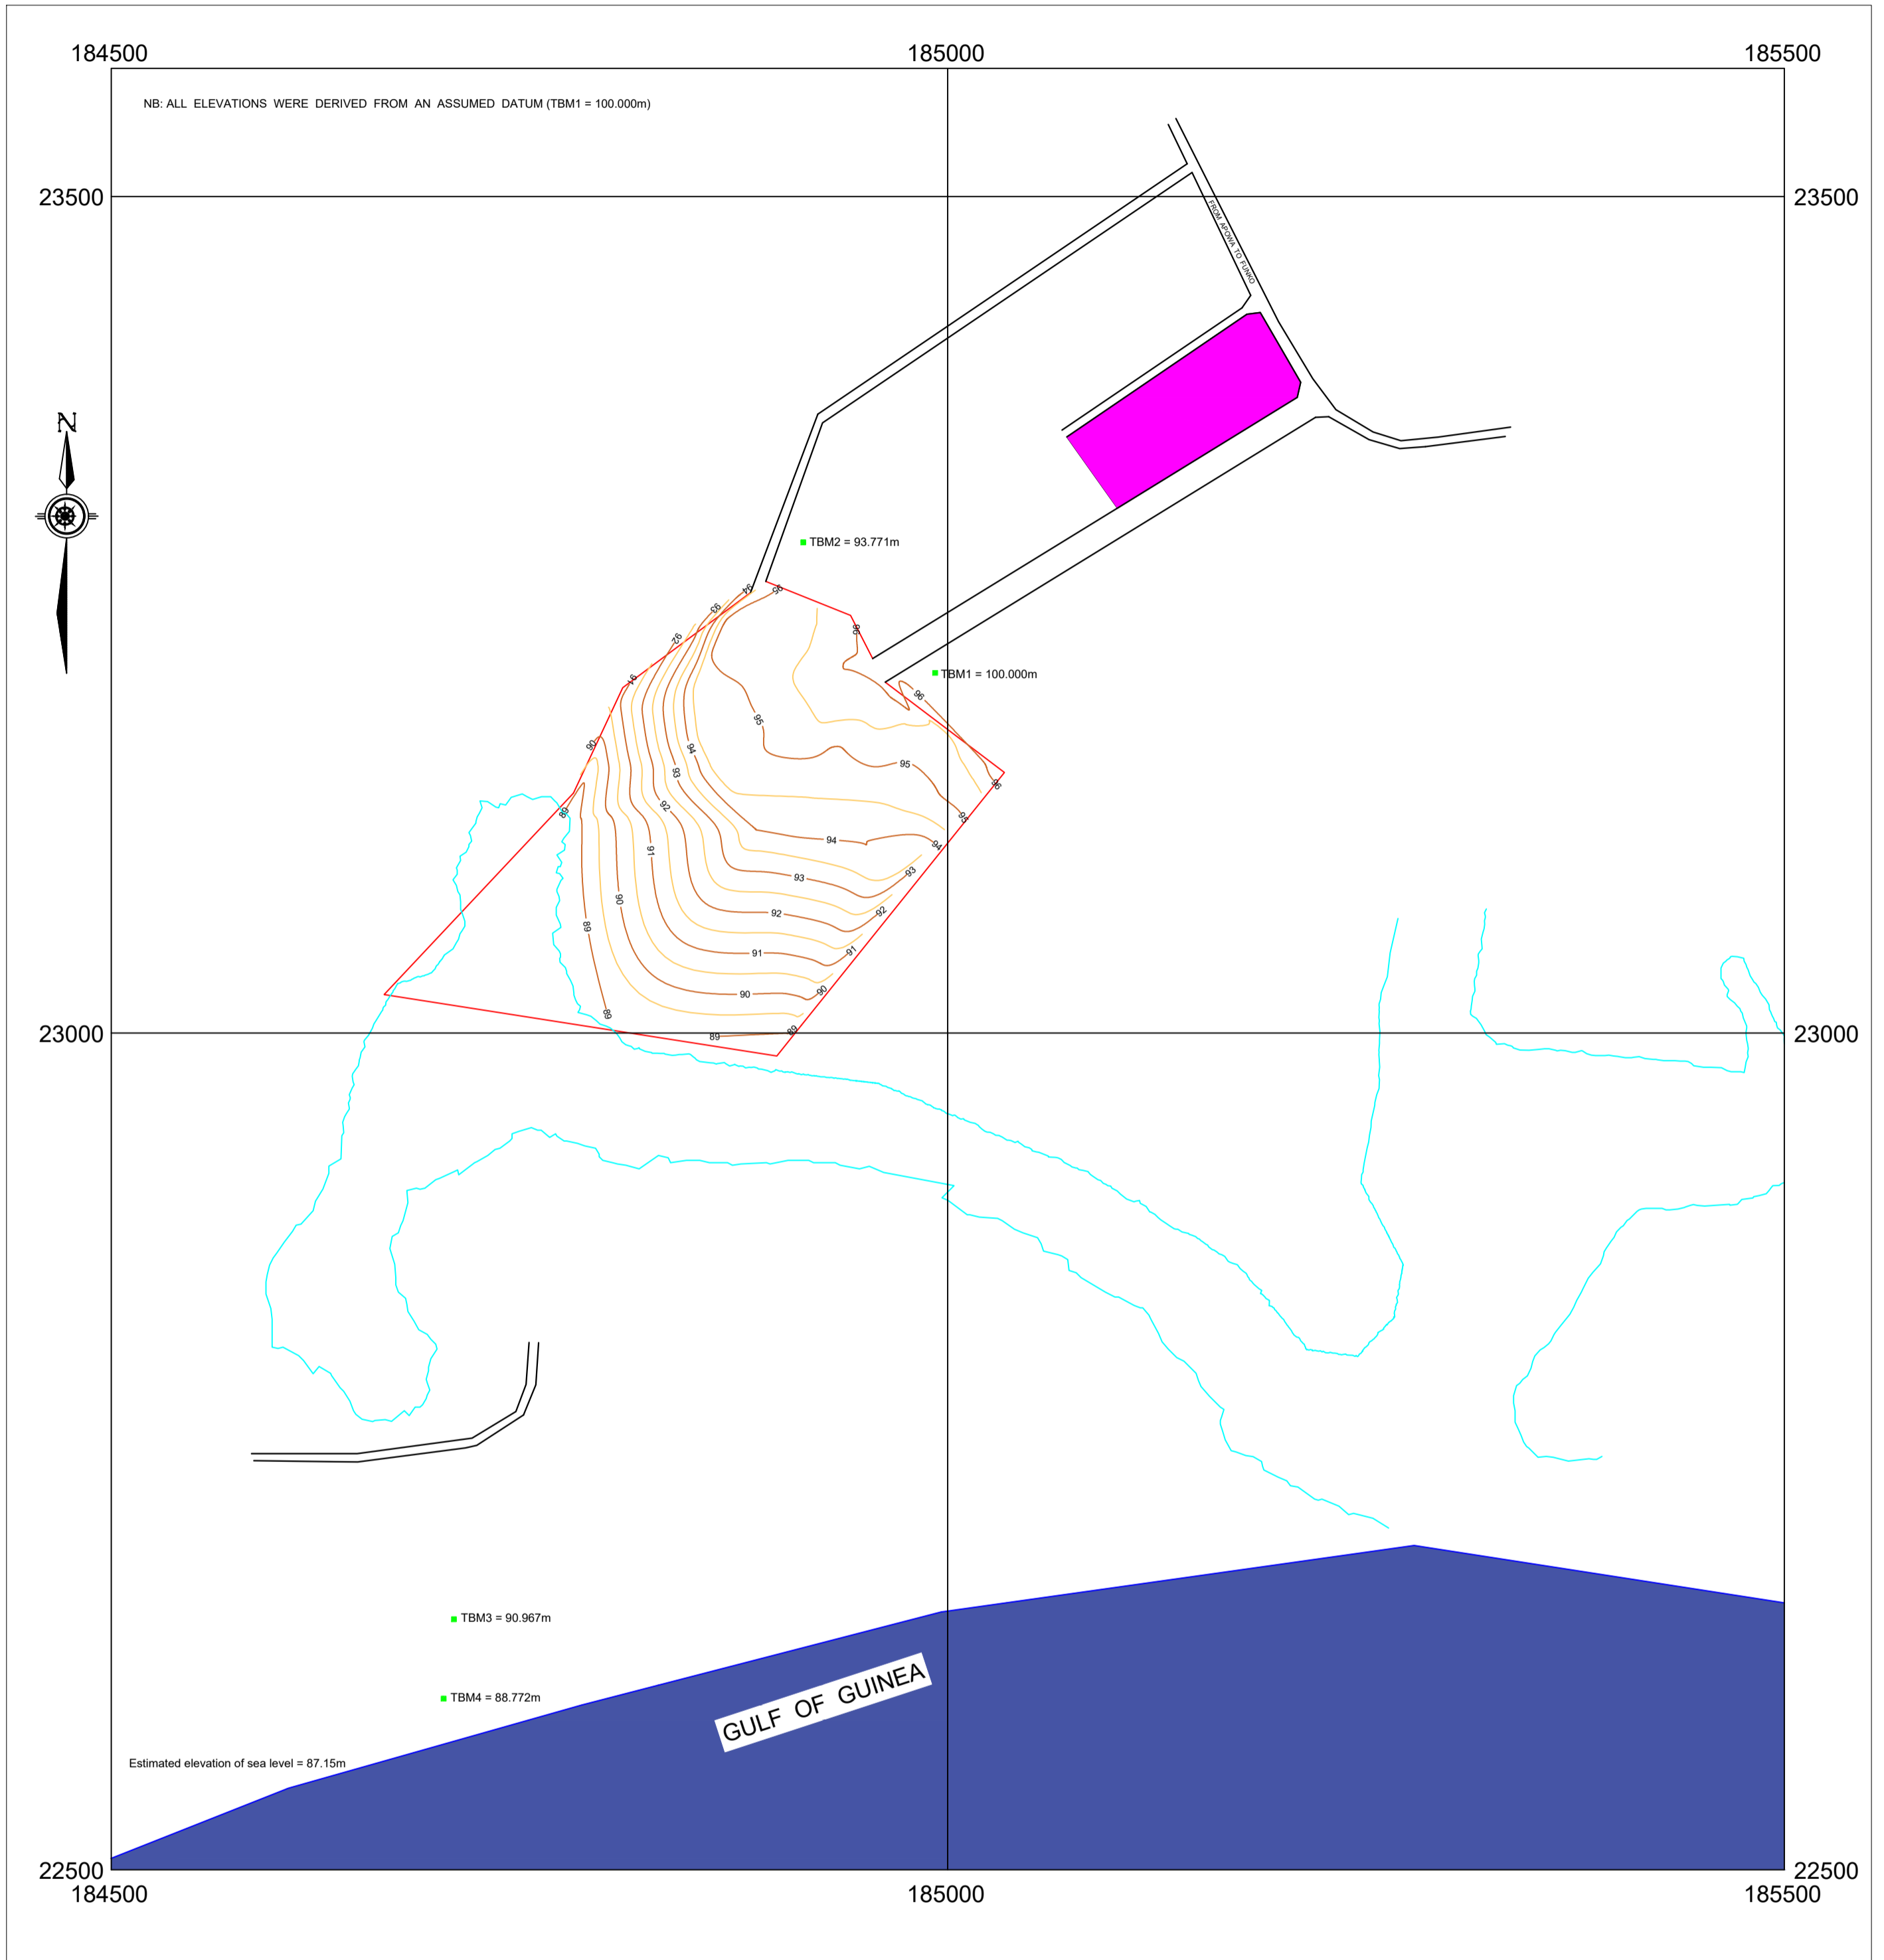

# A TOPOGRAPHICAL MAP OF STRATCON OIL & GAS SERVICES SITE LOCATED AT FUNKO

SCALE = 1 : 3000

COORDINATE SYSTEM : GHANA METRE GRID

## LEGEND

- BDC TANK FARM ( Total area of 13.5 acres or 5.5 hectares )
- PARKING SPACE ( Total area of 2.0 acres or 0.8 hectare )
- CONTOUR LINES
- ROADS
- LAGOON
- TEMPORARY BENCH MARKS (TBM)
- GULF OF GUINEA

Survey by: Justice Mensah  
 (+233 551 542 430)  
 justicemensah011@gmail.com  
 Date: 02/03/2020